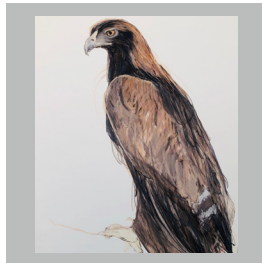

## Spring Art Sale

Artist	Item	Title	Medium	Dimensions	Price
John Brill	01	Cardinal	Limited edition Print	10"x 12" framed	350
Percy Cannon	02	Moody Blues	poured acrylic on Canvas	14" x 14"	400
	03	Ascending Green	acrylic on canvas	40" x 18"	1800
	04	Orange Buzz Diptych	oil on canvas	11" x 14" each	1500 pair
	05	Ambient Hills and Clouds	acrylic on canvas	50" x 54"	3500
	06	Grass Fed Diptych	oil on canvas	20" x 20" each	1800 pair
Elizabeth Painter	07	Sunlight	acrylic on wood panel	12' x24"	200
	08	Water	acrylic on wood panel	12" x 24"	200
	09	P-114	Acrylic on Canvas	82" x 70"	3500
Stan Painter	10	Sea Ranch	oil on canvas	30" x 26" framed	4250
	11	Dillon Beach	oil on canvas	20" x 17" framed	3000
Emily Ronwood	12	Spring Bird	oil on wood	15" x 15"	650

13

14

15

16

17

18

19

20