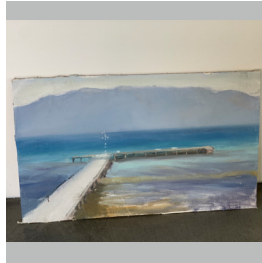

13

14

15

16

17

18

19

20

21

22

23

24

25