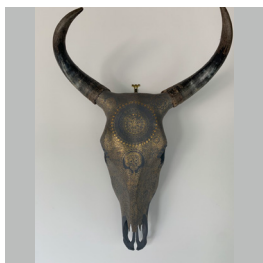

13

14

15

16

17

18

19

20

21

22

23

24

25