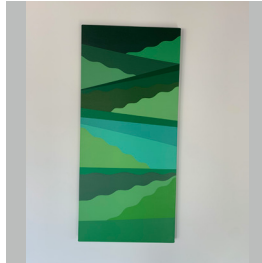

01

02

03

04

05

06

07

08

09

10

11

12